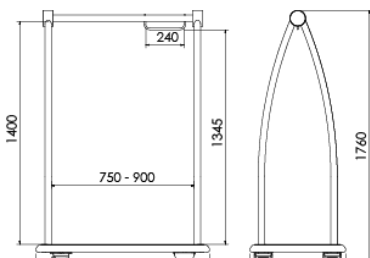

Graphit

Sand

Stein

Abmessungen

FUJI 750

Overall dimensions

Width	Depth	Height	Wheels Ø
945 mm	605 mm	1760 mm	200 mm

Inside dimensions

Width	Height
750 mm	1345 mm

Reference