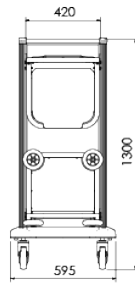

Stationery drawer

Amenities drawer

Amenities and stationery drawer

Amenities compartment lid

Amenities compartment lid and stationery drawer

Doors

Stationery drawer and doors

Amenities drawer and doors

Amenities drawer, stationery drawer and doors

Amenities compartment lid and doors

Amenities compartment lid, stationery drawer and doors

Dimensions

ATLAS 520

Overall dimensions

Width	Depth	Height	Wheels \varnothing
730 mm	595 mm	1300 mm	125 mm

Inside dimensions

Width	Depth
520 mm	420 mm

Reference

Base model
101212xx