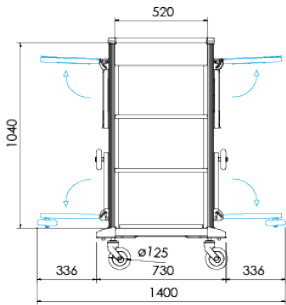

Stationery drawer

Amenities drawer

Amenities and stationery drawer

Amenities compartment lid

Amenities compartment lid and stationery drawer

Doors

Stationery drawer and doors

Amenities drawer and doors

Amenities drawer, stationery drawer and doors

Amenities compartment lid and doors

Amenities compartment lid, stationery drawer and doors

Dimensions

ATLAS 520

Overall dimensions

Width	Depth	Height	Wheels \varnothing
730 mm	595 mm	1300 mm	125 mm

Inside dimensions

Width	Depth
520 mm	420 mm

Reference

Base model
101212xx