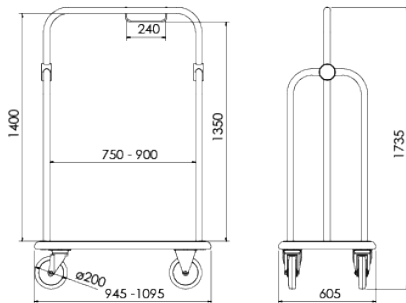

# Dimensions

### Overall dimensions

Width	Depth	Height	Wheels Ø
945 mm	605 mm	1735 mm	200 mm

### Inside dimensions

Width	Height
750 mm	1350 mm