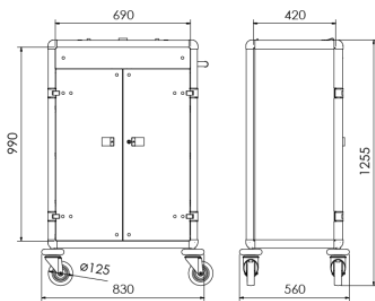

Ref xx = 16

Almond look

Ref xx = 17

Dimensions

E-LUGANO 800

Overall dimensions

Width	Depth	Height	Wheels Ø
830 mm	560 mm	1255 mm	125 mm

Inside dimensions

Width	Depth
690 mm	420 mm