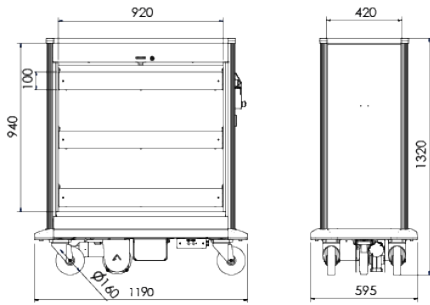

Black

Dimensions

E-BALATON 1000

Overall dimensions			
Width	Depth	Height	Wheels Ø
1190 mm	595 mm	940 mm	160 mm

Inside dimensions	
Width	Depth
920 mm	420 mm